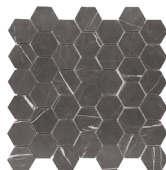

PIETRA GREY STRIP

Marble Express

Natural Stone Mosaic

DIAMOND CUBE

± 8MM

Piece: 45x78 mm
Sheet: 282x244x8 mm

Finish: **Honed**

Carrara

Silver Grey **NEW**

Pietra Grey

HEXAGON

± 8MM

Piece: 48x55 mm
Sheet: 305x298x8 mm

Finish: **Honed**

Carrara

Silver Grey **NEW**

Pietra Grey

HERRINGBONE

± 8MM

Piece: 25x98 mm
Sheet: 305x281x8 mm

Finish: **Honed**

Carrara

Silver Grey **NEW**

Pietra Grey

STRIP

± 8MM

Piece: 15x150 mm
Sheet: 305x305x8 mm

Finish: **Honed**

Carrara **NEW**

Silver Grey **NEW**

Pietra Grey **NEW**

Name	Product Code	Nominal Size	Finish	Sheet/Box
Carrara Strips NEW	MMEX-CAR-STR15150H	305x305x8	Honed	11
Carrara Diamond Cube	MMEX-CAR-DIAC80H	282x244x8	Honed	11
Carrara Hexagon	MMEX-CAR-HEX50H	305x298x8	Honed	11
Carrara Herringbone	MMEX-CAR-25100H-HB	305x281x8	Honed	11
Silver Grey Strips NEW	MMEX-SVG-STR15150H	305x305x8	Honed	11
Silver Grey Diamond Cube NEW	MMEX-SVG-DIA80H	282x244x8	Honed	11
Silver Grey Hexagon NEW	MMEX-SVG-HEX50H	305x298x8	Honed	11
Silver Grey Herringbone NEW	MMEX-SVG-25100H-HB	305x281x8	Honed	11
Pietra Grey Strips NEW	MMEX-PTG-STR15150H	305x305x8	Honed	11
Pietra Grey Diamond Cube	MMEX-PTG-DIAC80H	282x244x8	Honed	11
Pietra Grey Hexagon	MMEX-PTG-HEX50H	305x298x8	Honed	11
Pietra Grey Herringbone	MMEX-PTG-25100H-HB	305x281x8	Honed	11